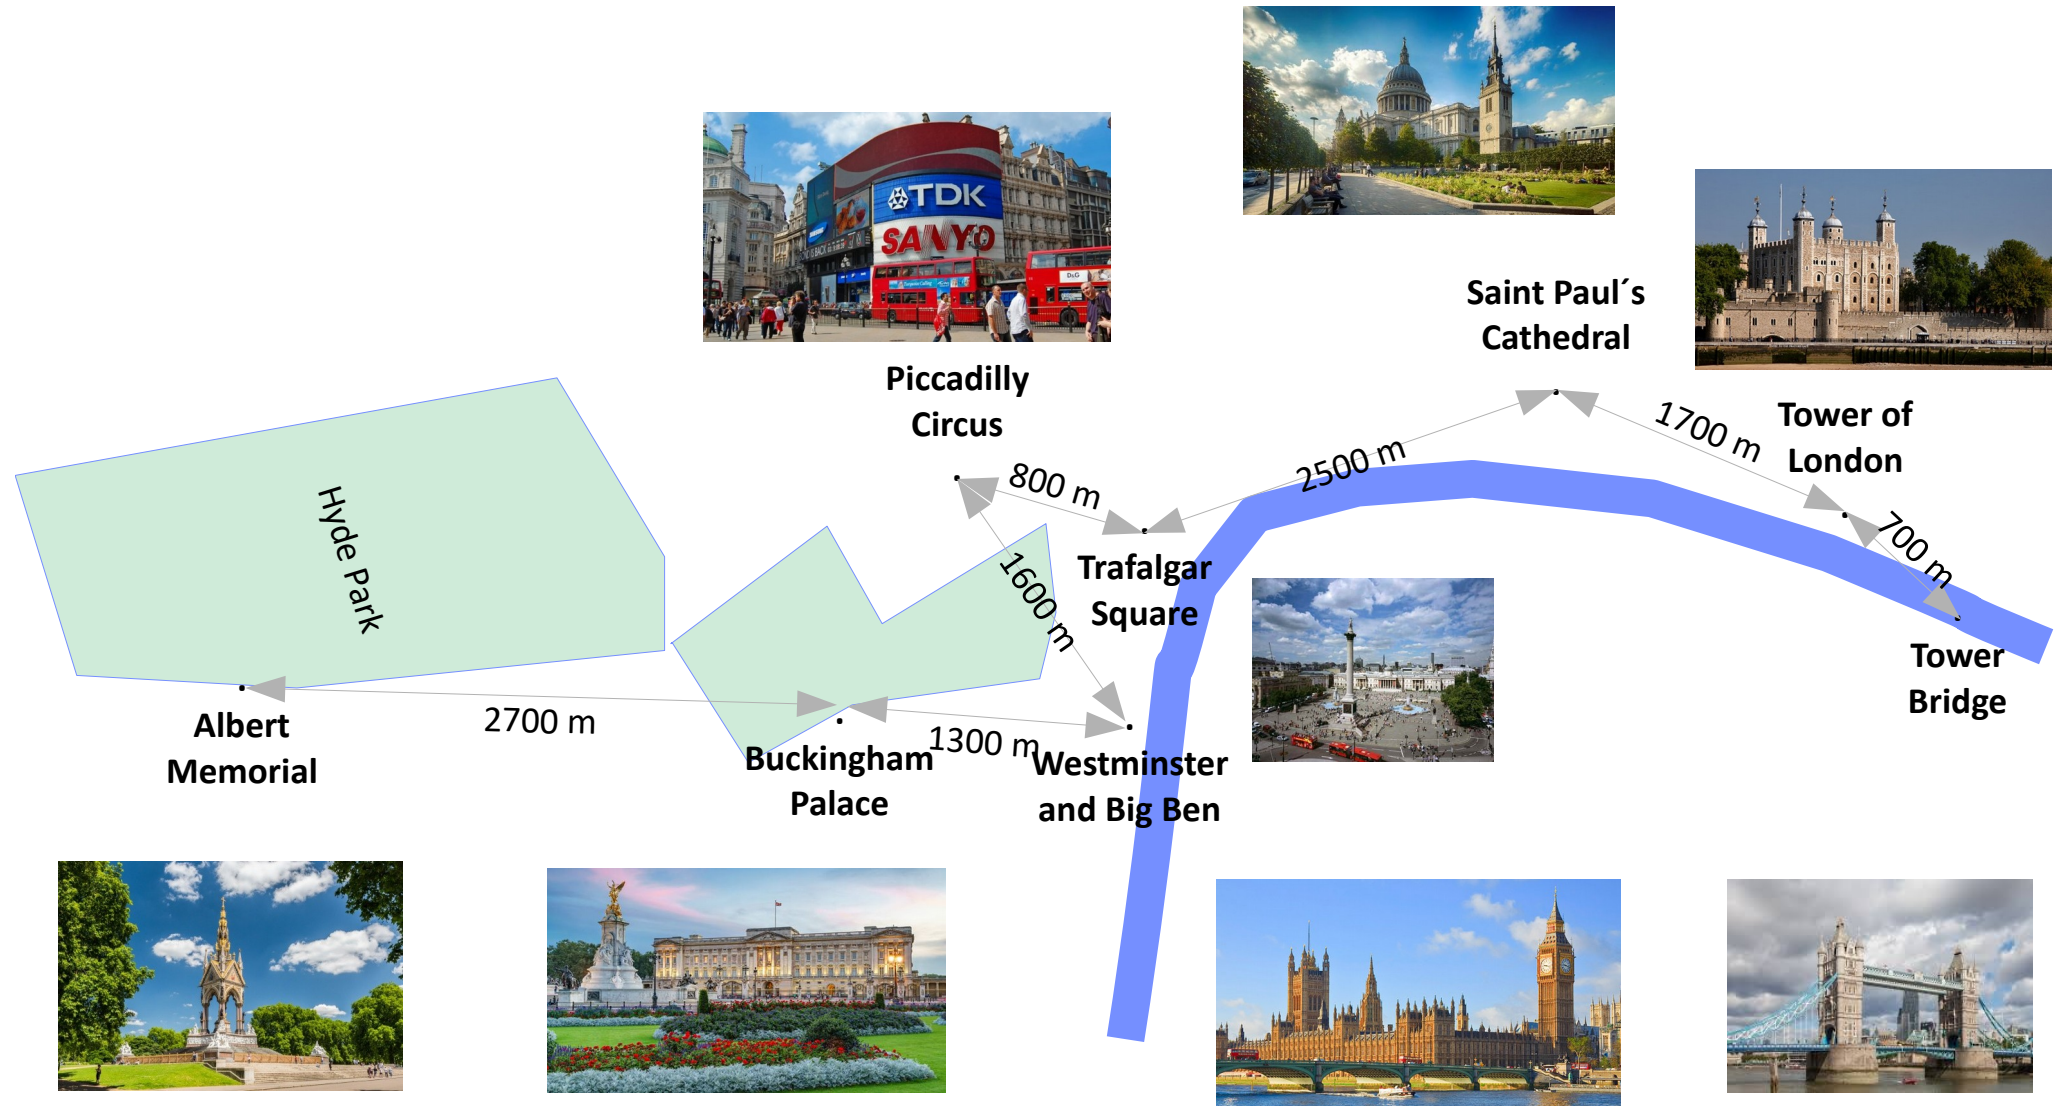

London map – CM1  
1 mile : 1600 m

George and Daisy want to visit London, but Daisy does not want to walk a long time.  
What can they see ?